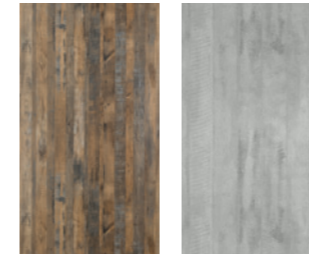

Salvaged Planked Elm 9480 Concrete Formwood 6362